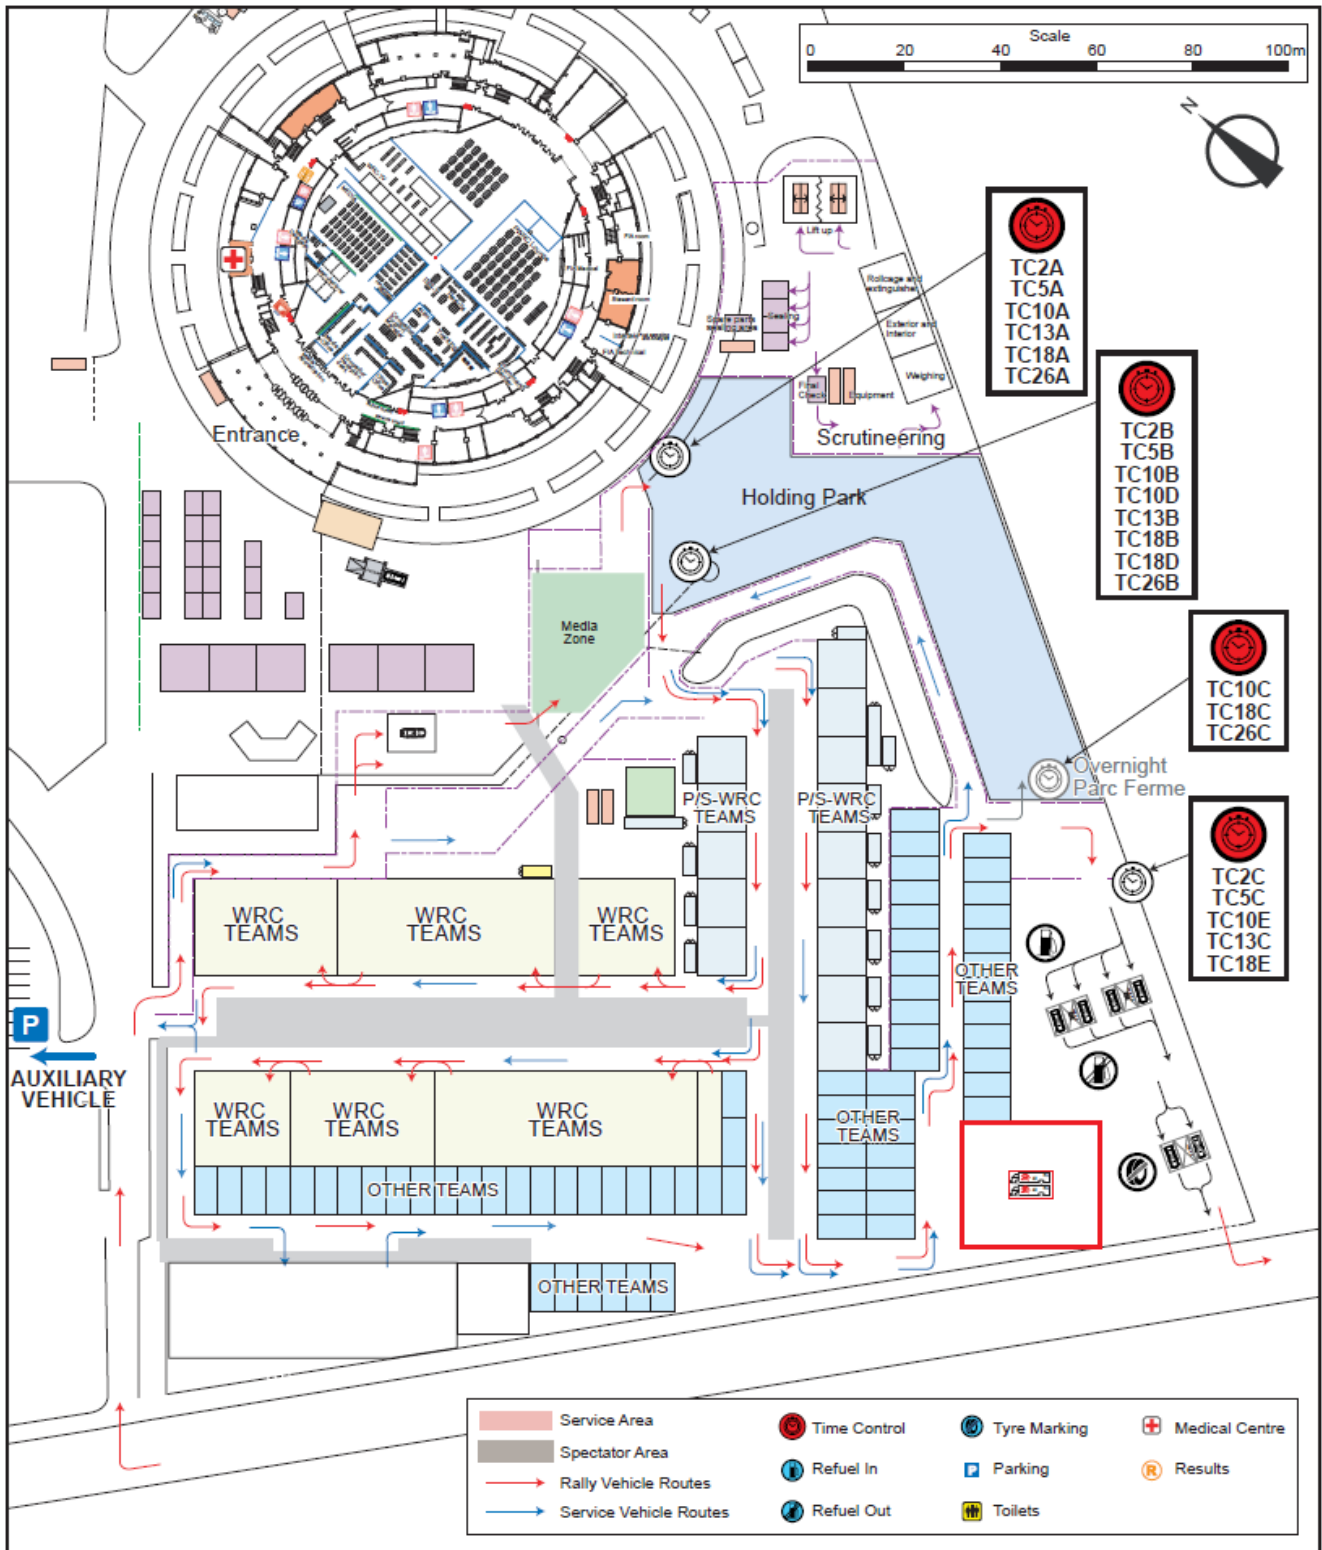

D.1 Rally HQ layout

 D.2 Shakedown layout 

D.3 Service Park layout

D.4 Start Ceremony layout

Non Priority Driver

P1, P2, P3 Driver

D.5 Ceremonial Finish layout

D.6 Scrutineering and Noise level check layout