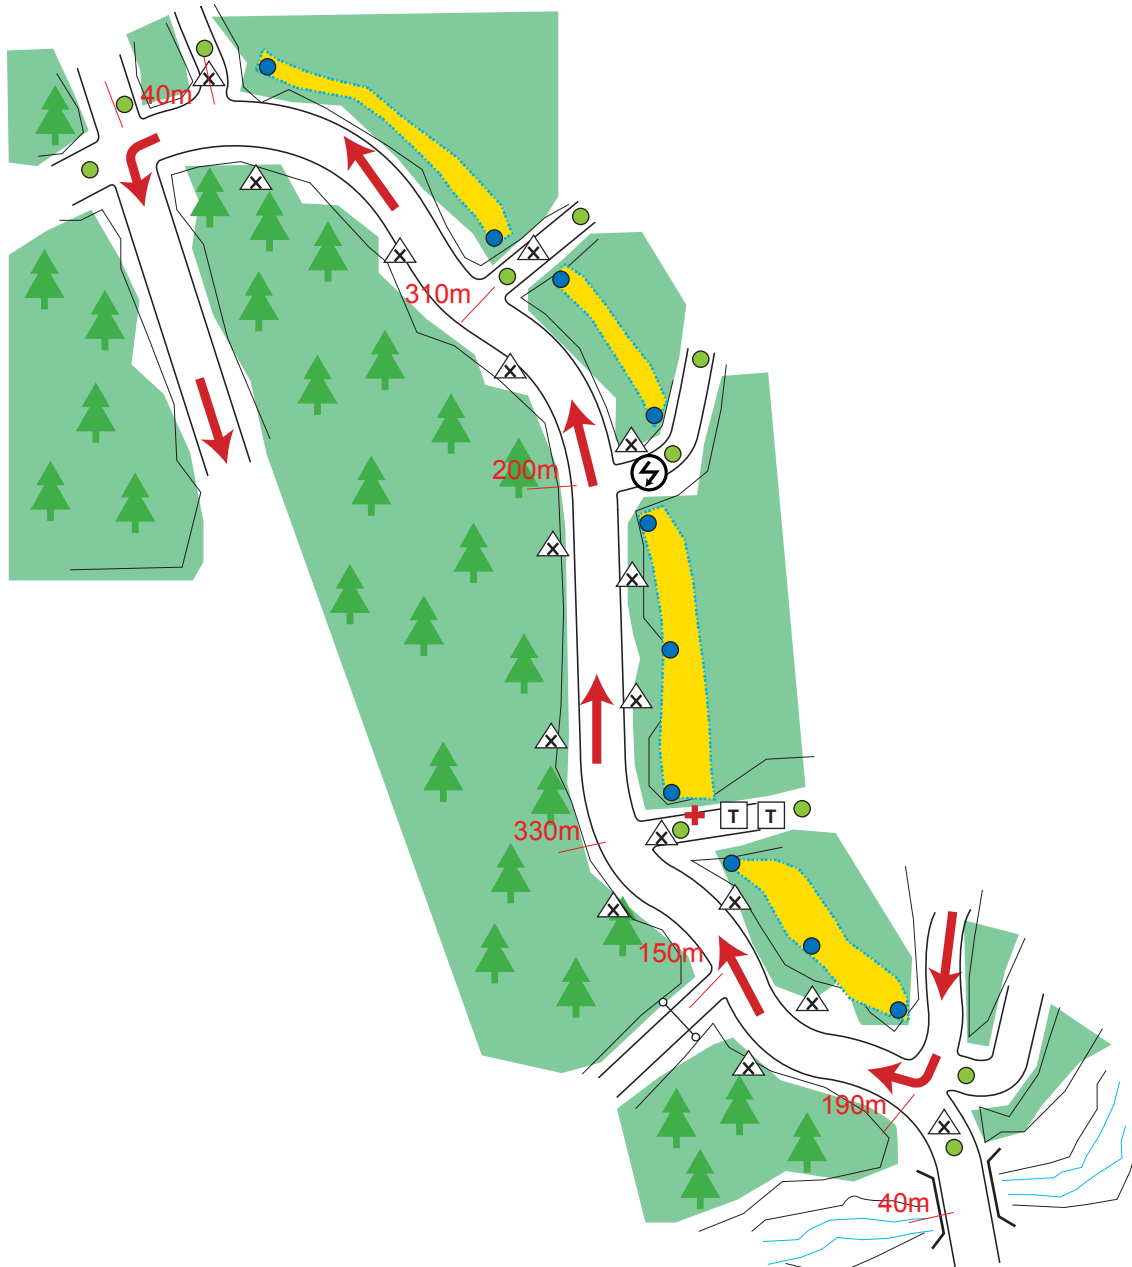

2010 RALLY JAPAN

Spectator Point

Day 1

SS5 / 8 KOYKA

- 制服警備
- オフィシャル
- 自主警備

- | | |
|---------------------------|------------------|
| → Spectator Direction | ■ Spectator Area |
| → Rally Vehicle Direction | T Toilet |
| ⋯ Tape | + First Aids |
| - - - Fence | △ No Go Area |