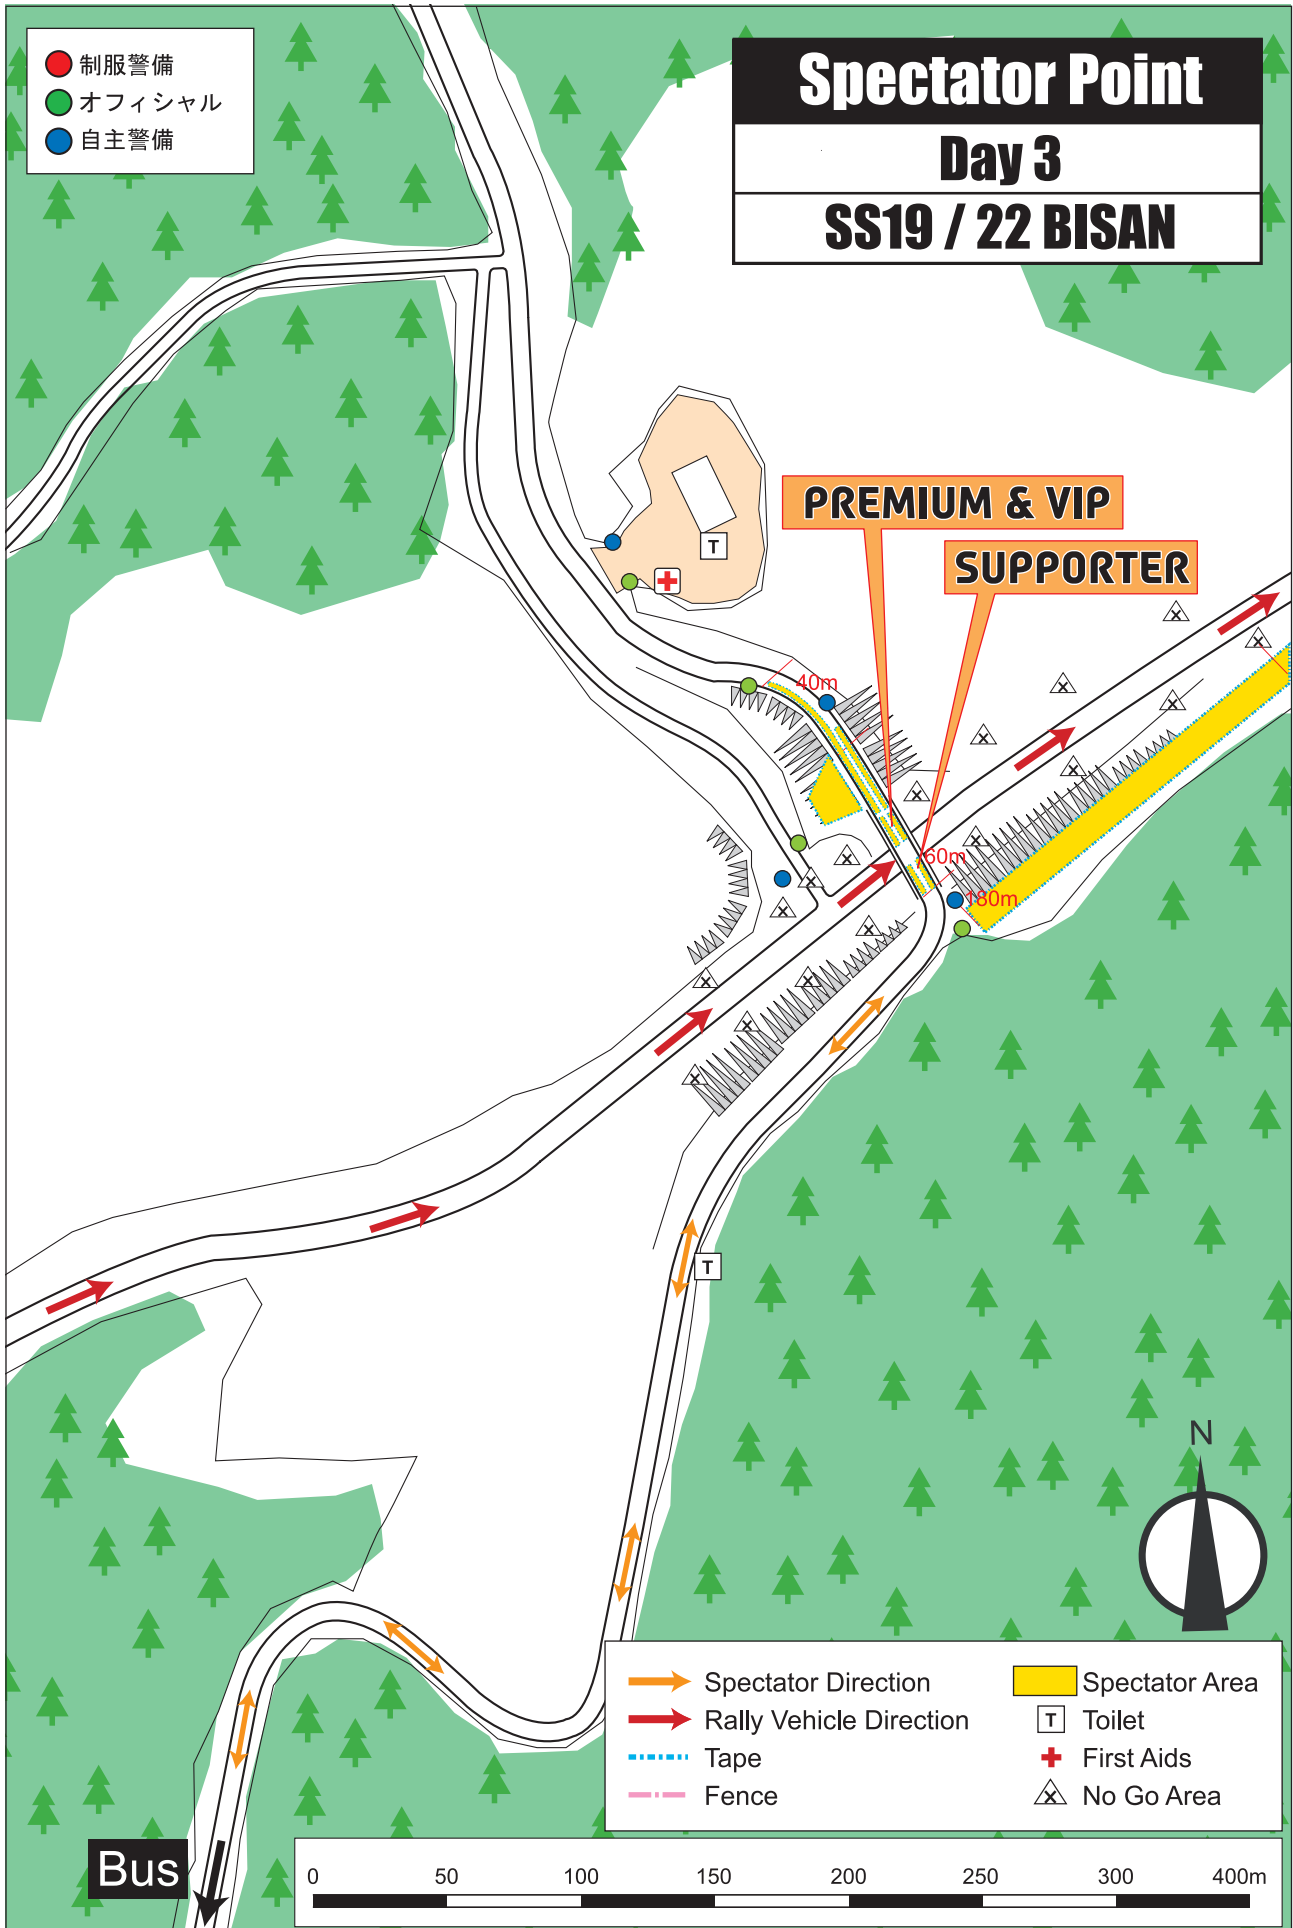

2010 RALLY JAPAN

- 制服警備
- オフィシャル
- 自主警備

Spectator Point

Day 3

SS19 / 22 BISAN

PREMIUM & VIP

SUPPORTER

40m

60m

80m

Bus

- | | |
|---------------------------|------------------|
| → Spectator Direction | ■ Spectator Area |
| → Rally Vehicle Direction | T Toilet |
| ⋯ Tape | + First Aids |
| - Fence | ⚠ No Go Area |