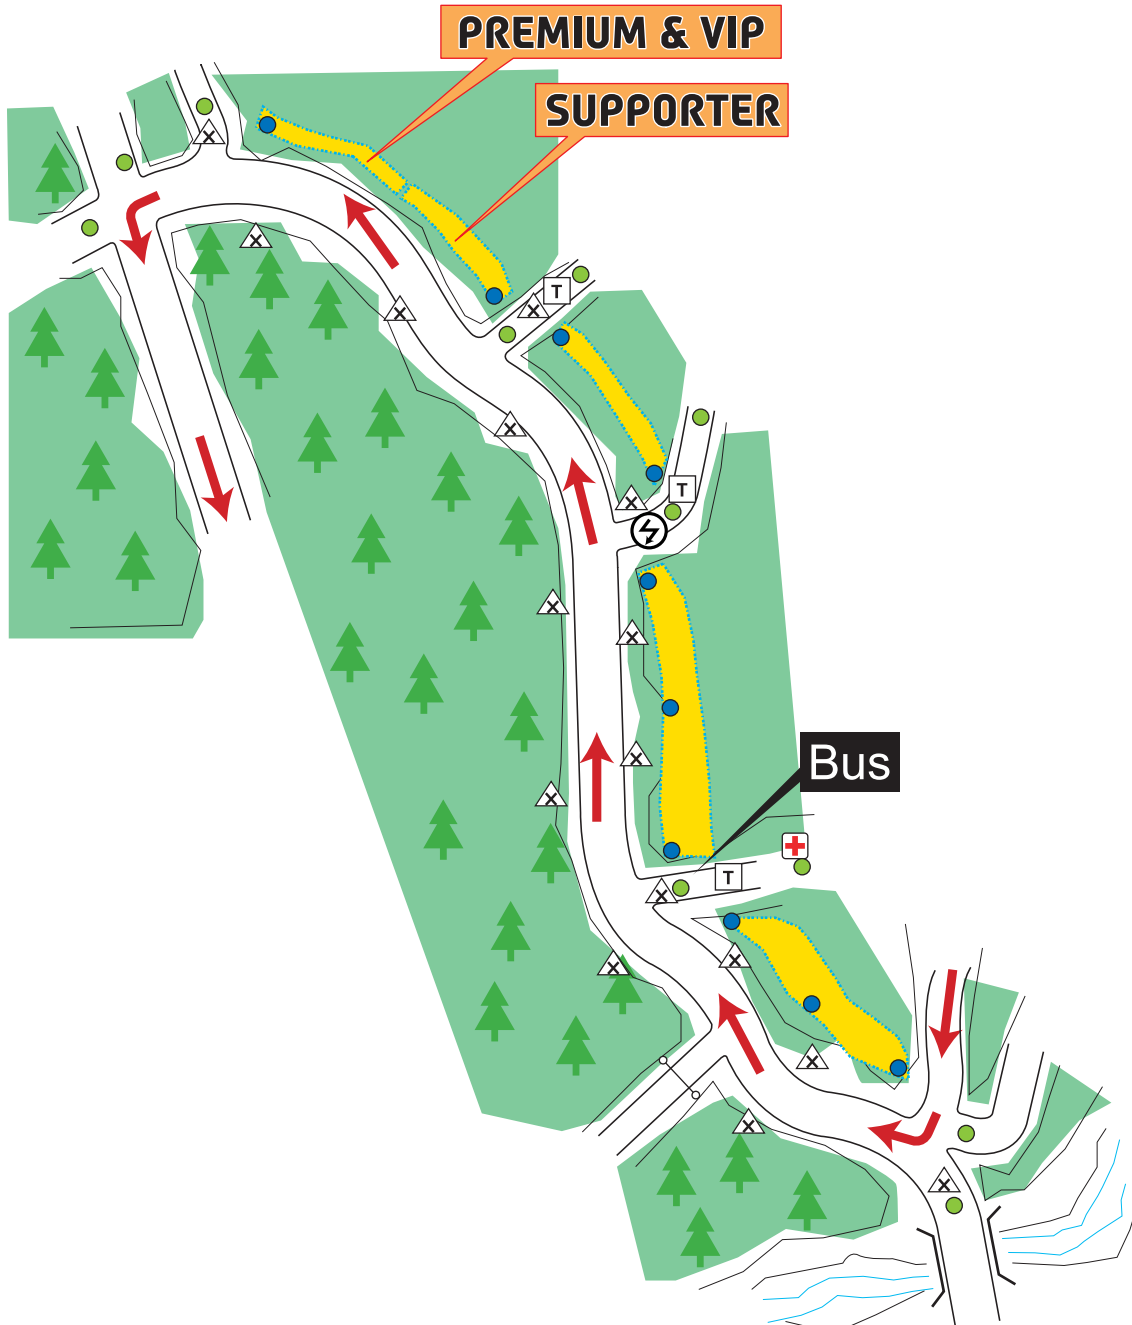

# 2010 RALLY JAPAN

## Spectator Point

Day 1

SS5 / 8 KOYKA

- 制服警備
- オフィシャル
- 自主警備

PREMIUM & VIP

SUPPORTER

Bus

- Spectator Direction
- Rally Vehicle Direction
- ⋯ Tape
- Fence
- Spectator Area
- T Toilet
- + First Aids
- ⊗ No Go Area