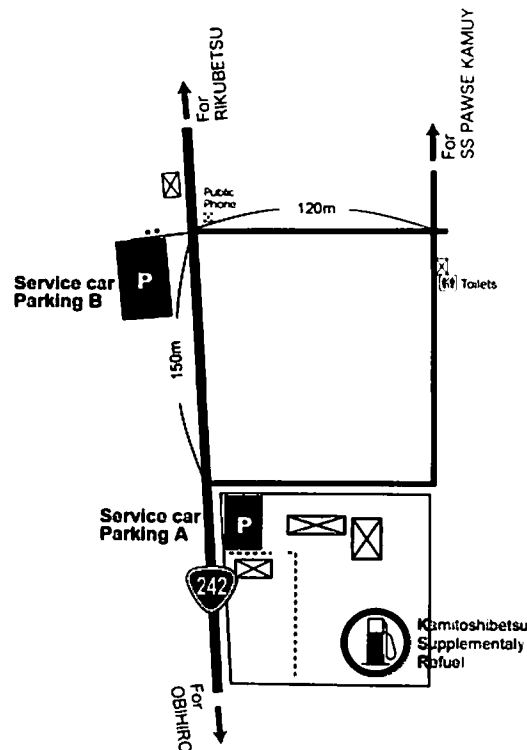

Date : 14 September 2018

Time 16:30

Subject : COMMUNICATION NO : 4

Document No : 3.04

From : Clerk of the Course
To : All competitors/Crew Members
Number of pages 1

APRC

JRC

1. Parking areas for service vehicles at the Kamitoshibetsu Refuel

上利別リフューエルのサービス車両駐車スペース

At the Kamitoshibetsu Refuel, service vehicles must be parked in the area described on map.

上利別リフューエルにサービス車両を駐車する場合は下記場所に駐車して下さい。

Ryuji Makita
Clerk of the Course

棟田 龍史