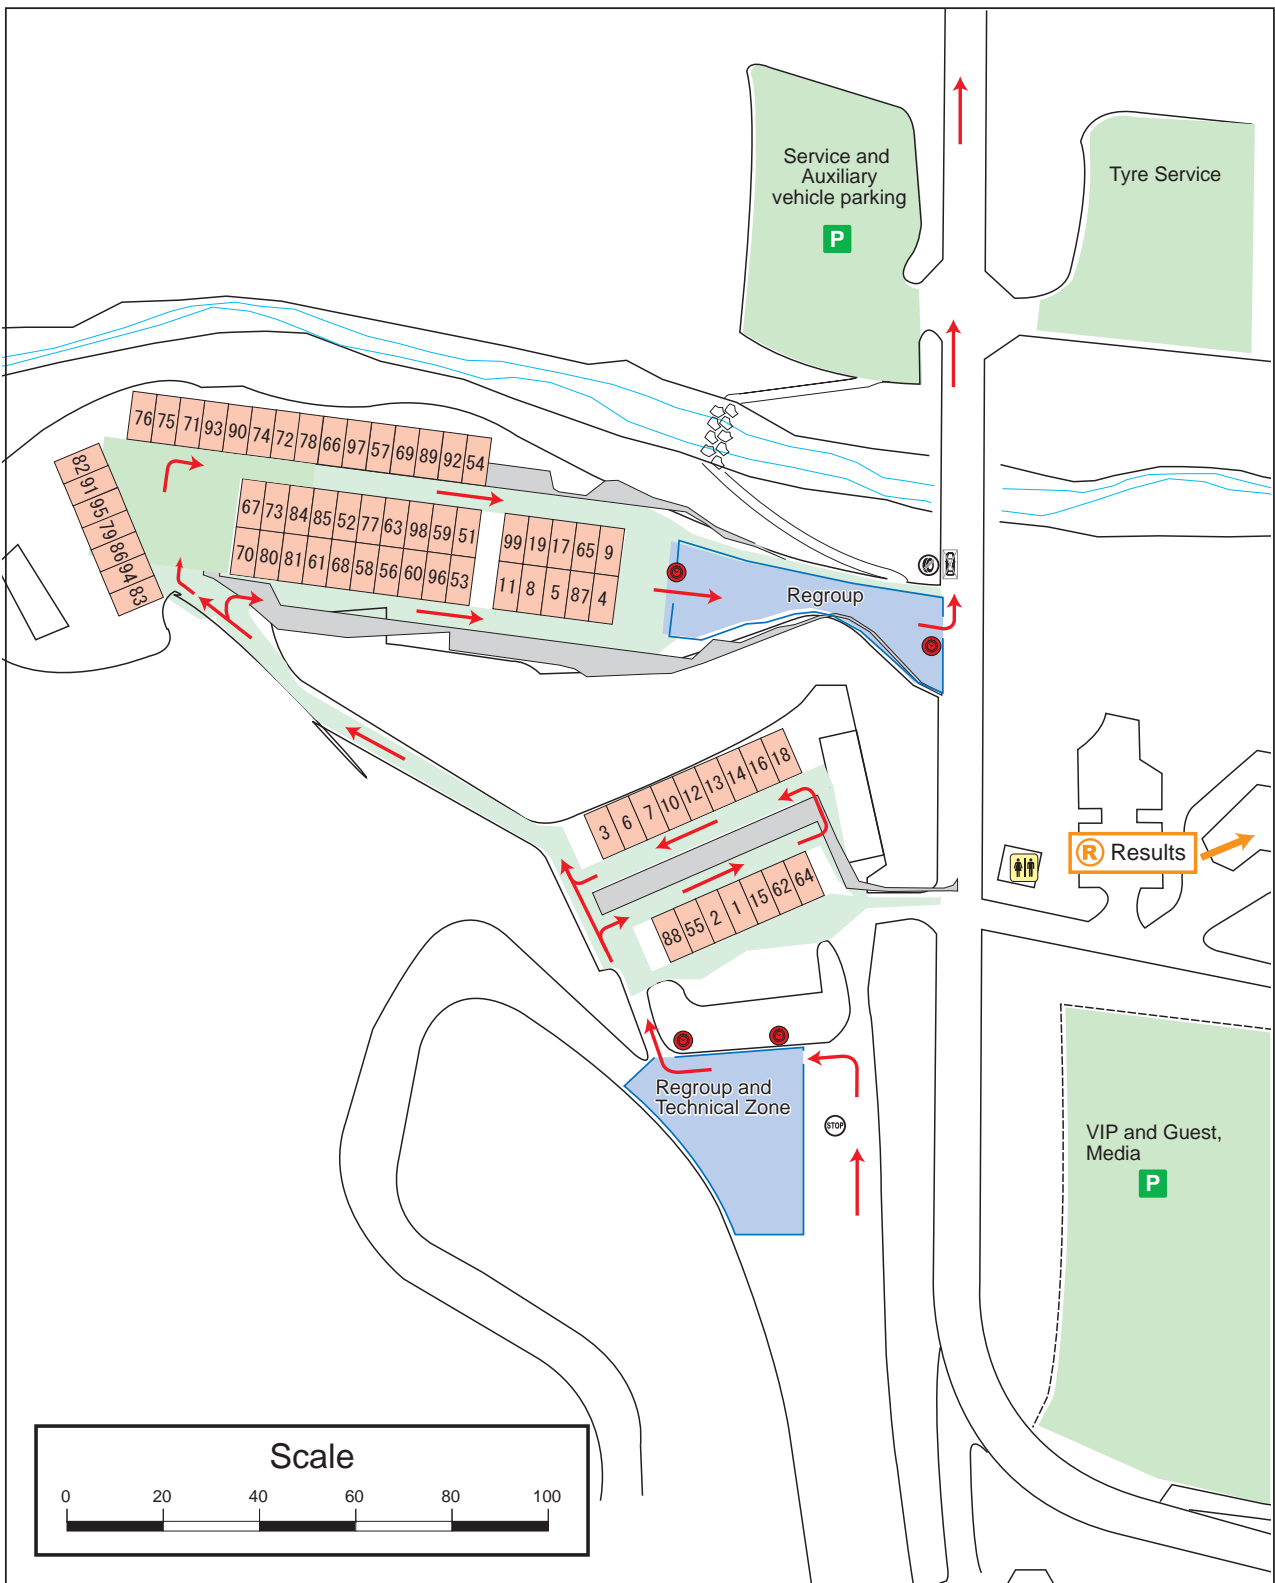

# Rikubetsu Service Paddock

- |  |  |  |  |
|--|--|--|--|
|  Service Area         |  Time Control |  Tyre Marking |  Medical Centre |
|  Spectator Area       |  Refuel In    |  Parking      |  Results        |
|  Rally Vehicle Routes |  Refuel Out   |  Toilets      |  |
|  Podium Start         |  |  |  |