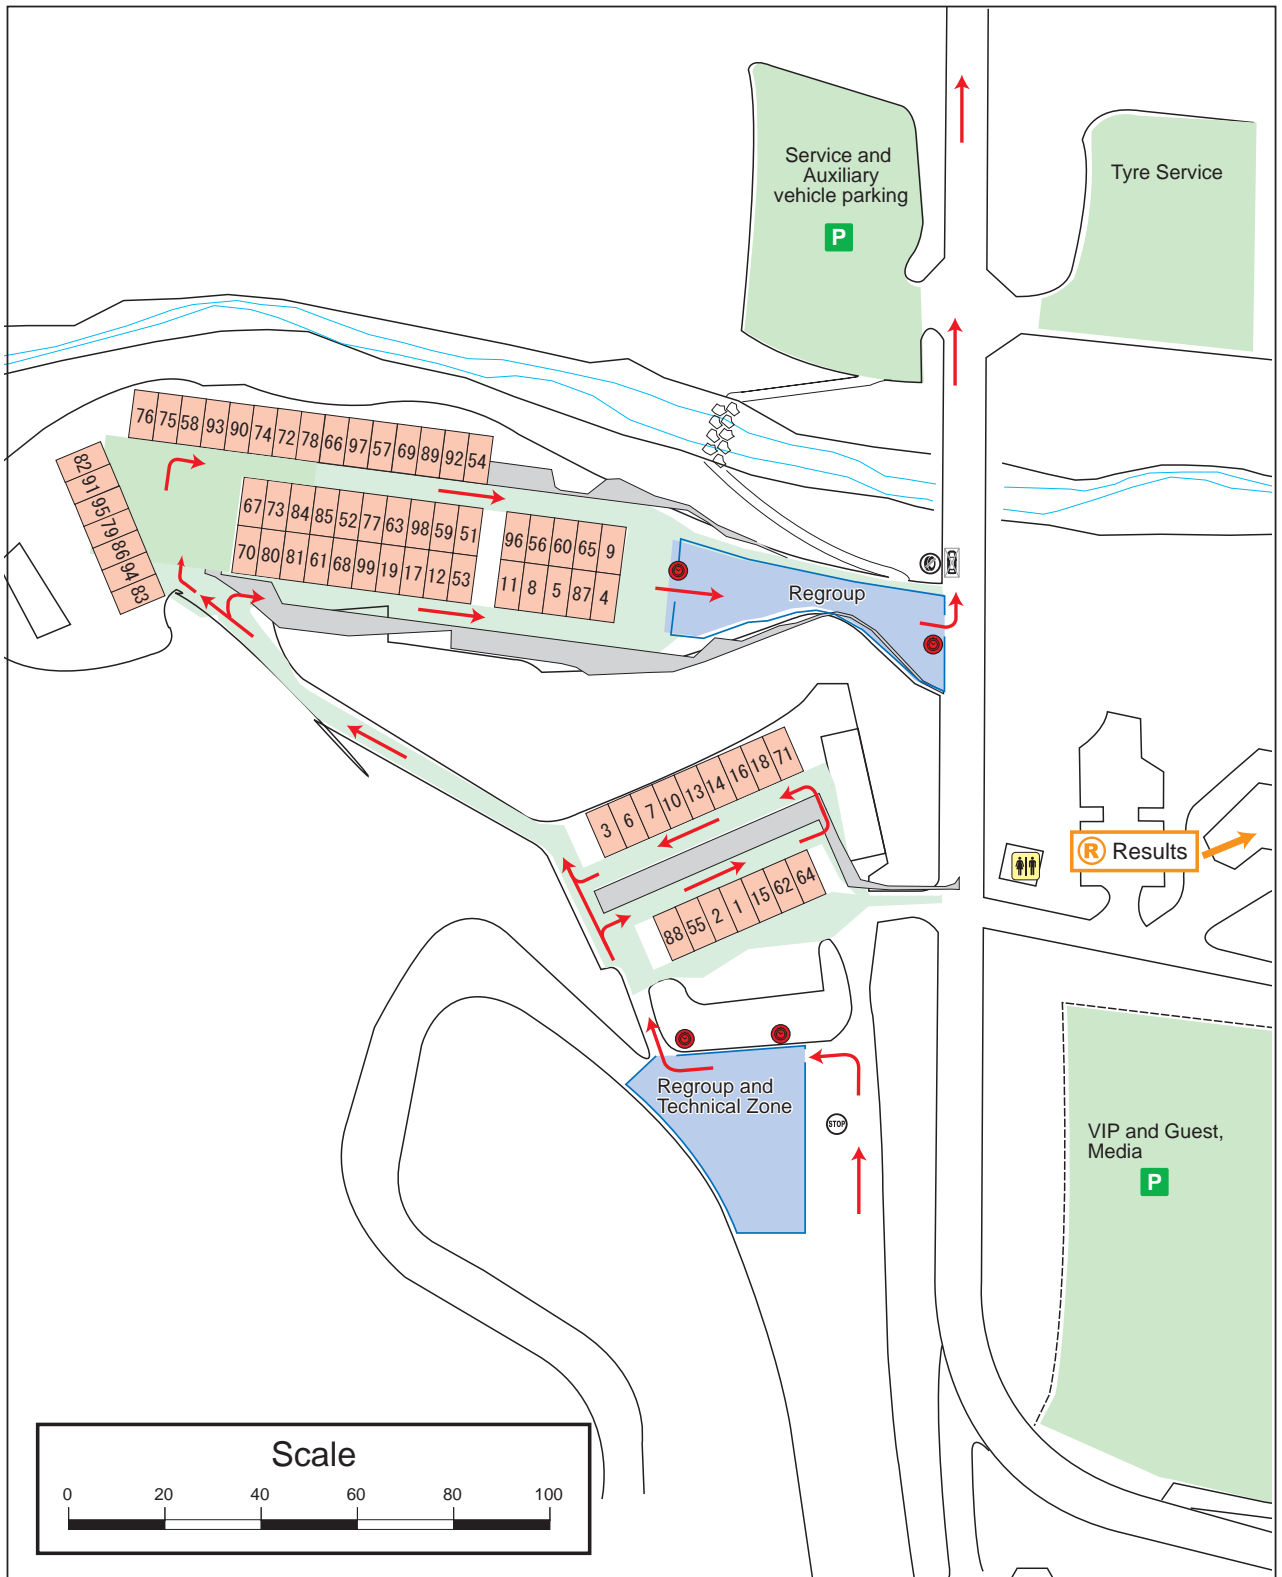

# Rikubetsu Service Paddock ver.2

- |  |  |  |  |
|--|--|--|--|
|  Service Area         |  Time Control |  Tyre Marking |  Medical Centre |
|  Spectator Area       |  Refuel In    |  Parking      |  Results        |
|  Rally Vehicle Routes |  Refuel Out   |  Toilets      |  |
|  Podium Start         |  |  |  |