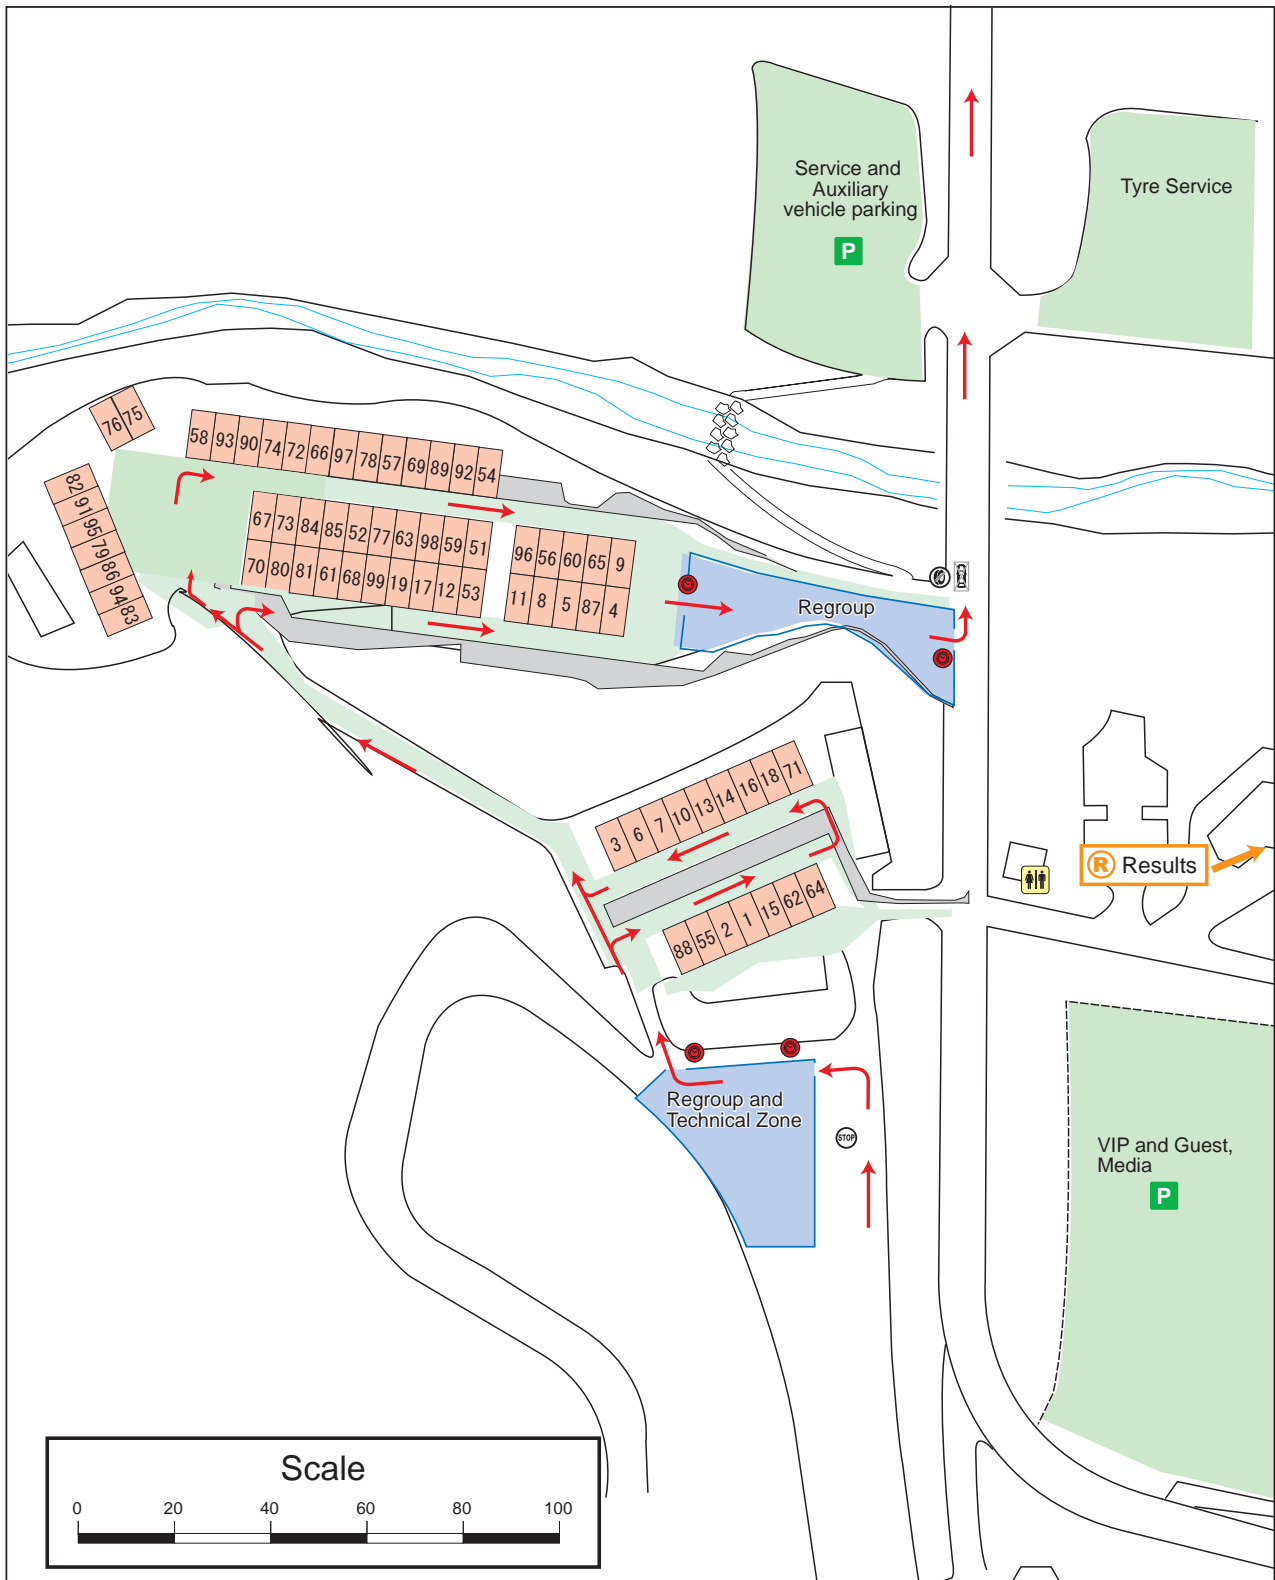

Rikubetsu Service Paddock ver.3

- | | | | |
|--|--|--|--|
|  Service Area |  Time Control |  Tyre Marking |  Medical Centre |
|  Spectator Area |  Refuel In |  Parking |  Results |
|  Rally Vehicle Routes |  Refuel Out |  Toilets | |
|  Podium Start | | | |