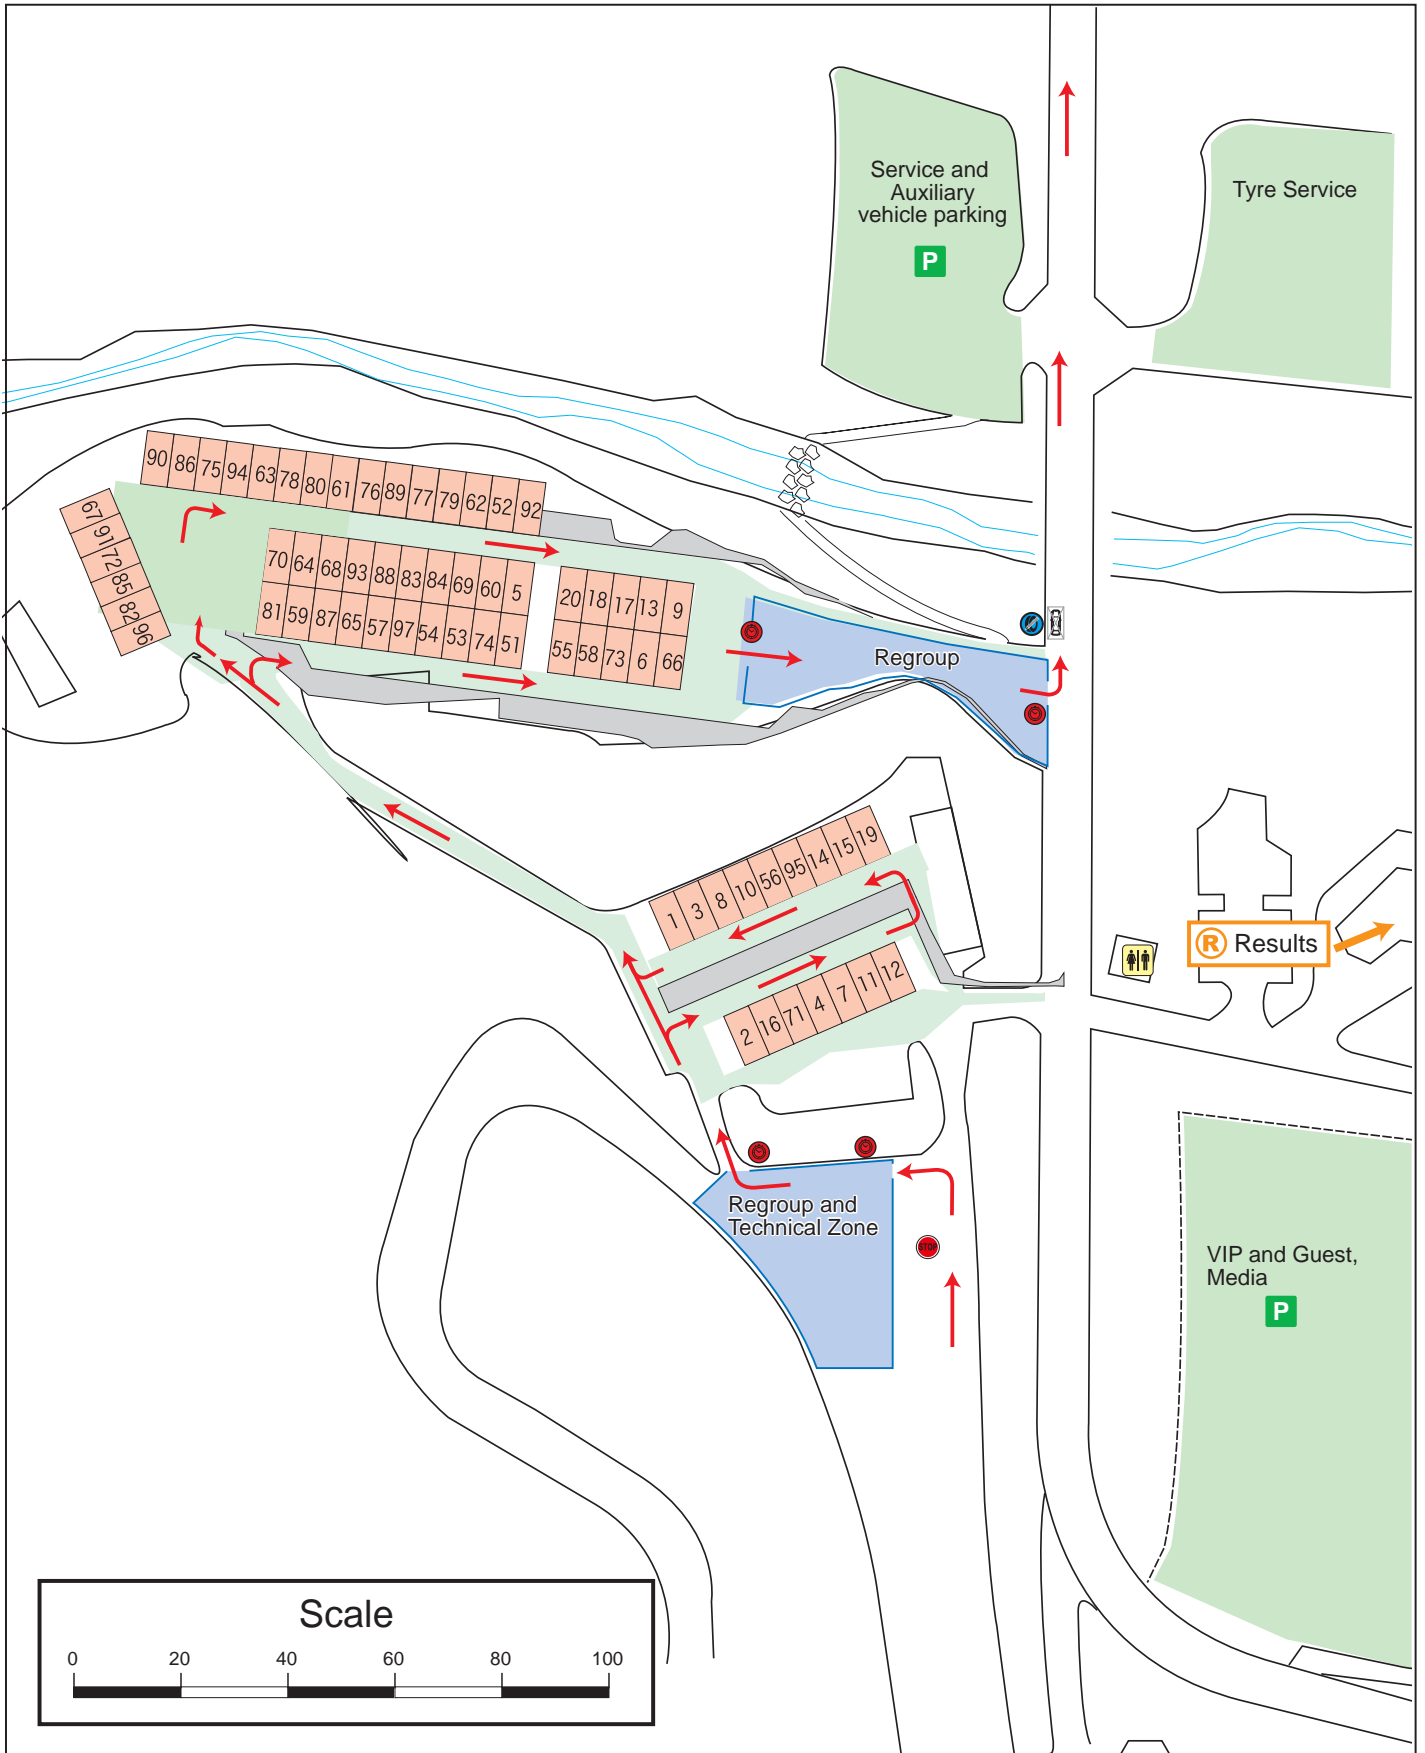

# Provisional Rikubetsu Service Paddock

5th Sep. 2019

- |  |  |  |  |
|--|--|--|--|
|  Service Area         |  Time Control |  Tyre Marking |  Medical Centre |
|  Spectator Area       |  Refuel In    |  Parking      |  Results        |
|  Rally Vehicle Routes |  Refuel Out   |  Toilets      |  |
|  Podium Start         |  |  |  |