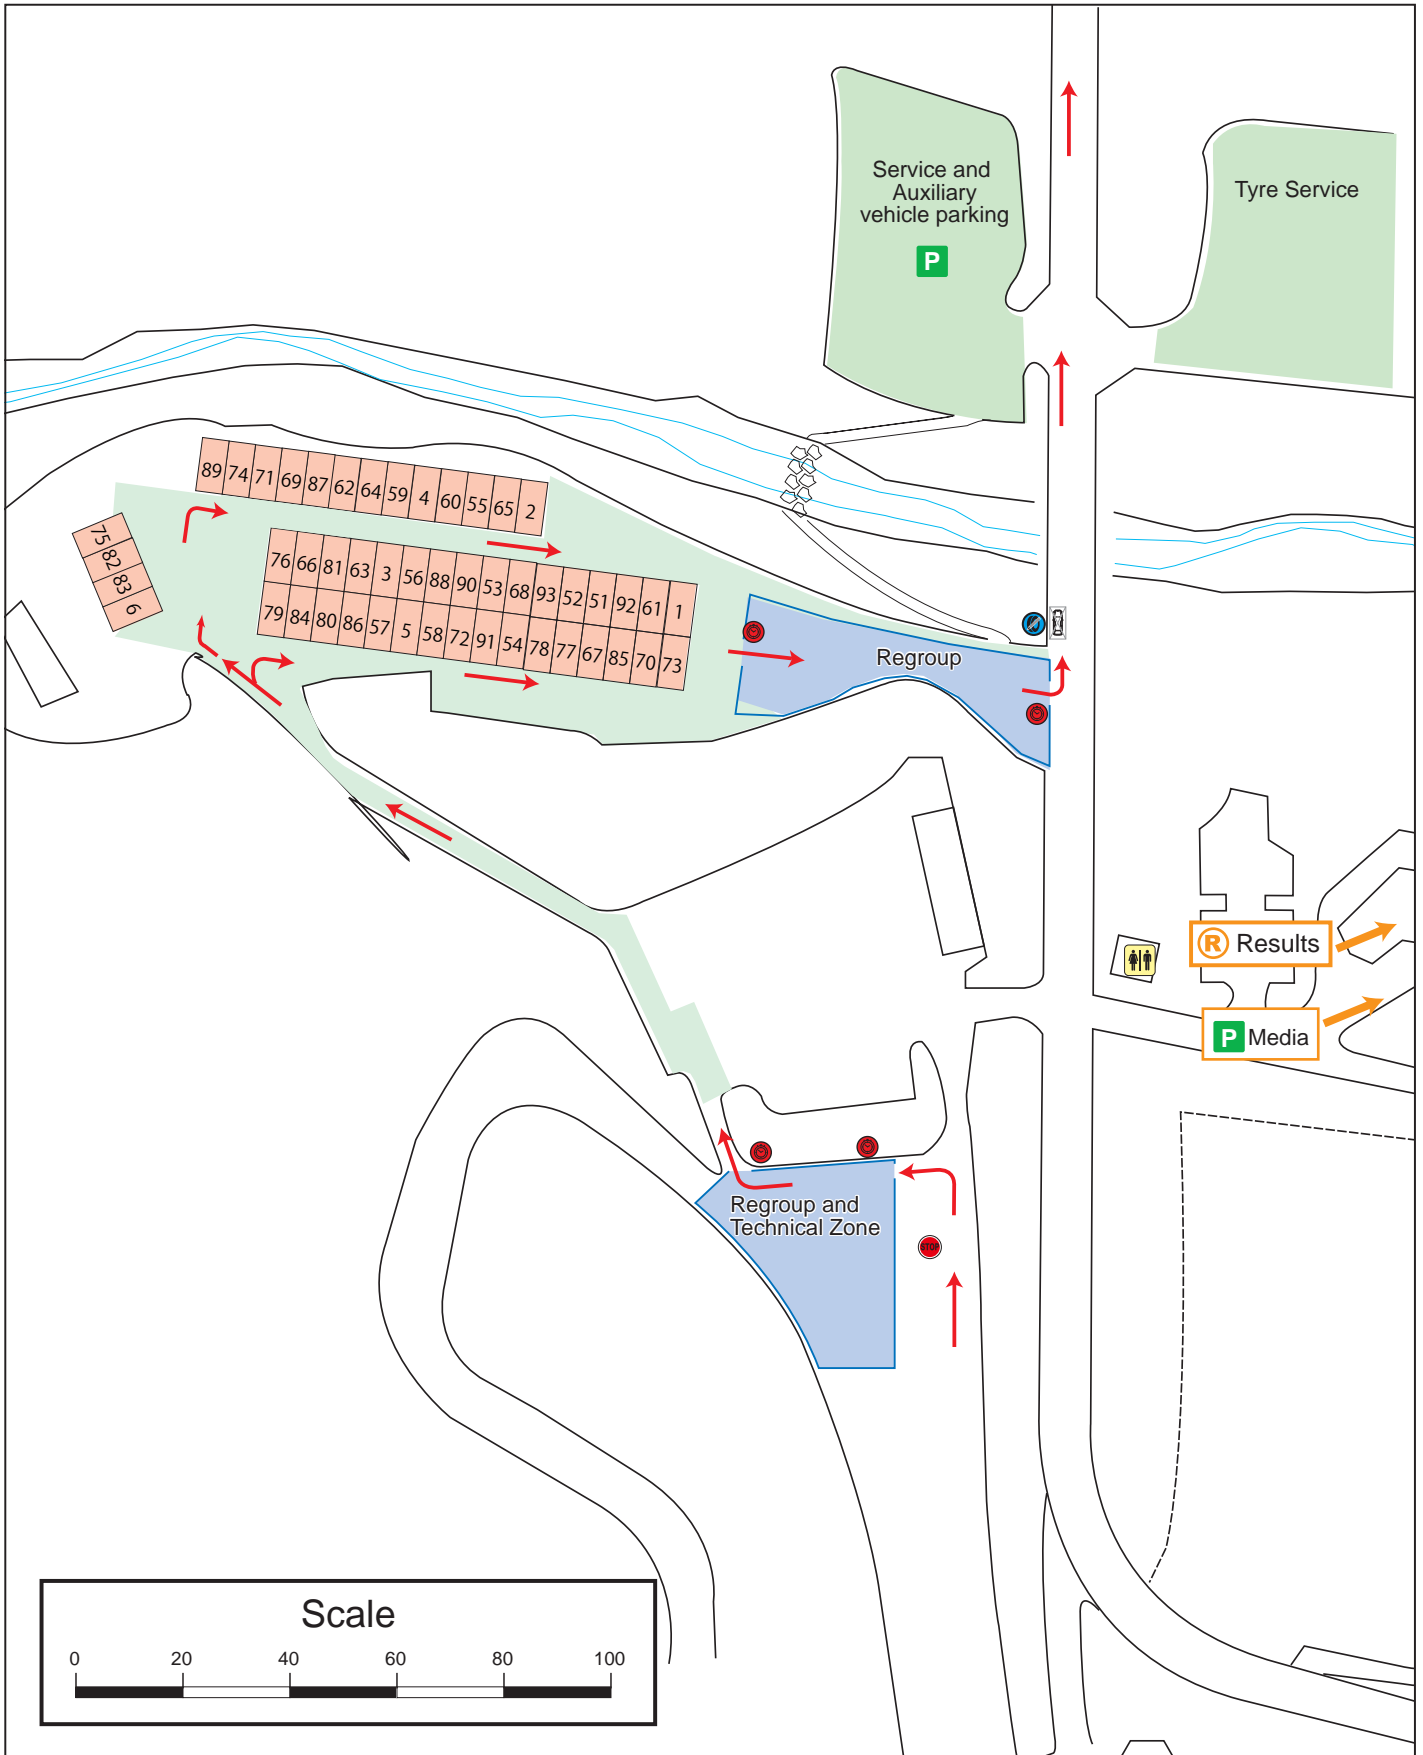

# Provisional Rikubetsu Service Paddock

31th Sep. 2020

- Service Area
- Time Control
- Tyre Marking
- Results
- Rally Vehicle Routes
- Parking
- Toilets