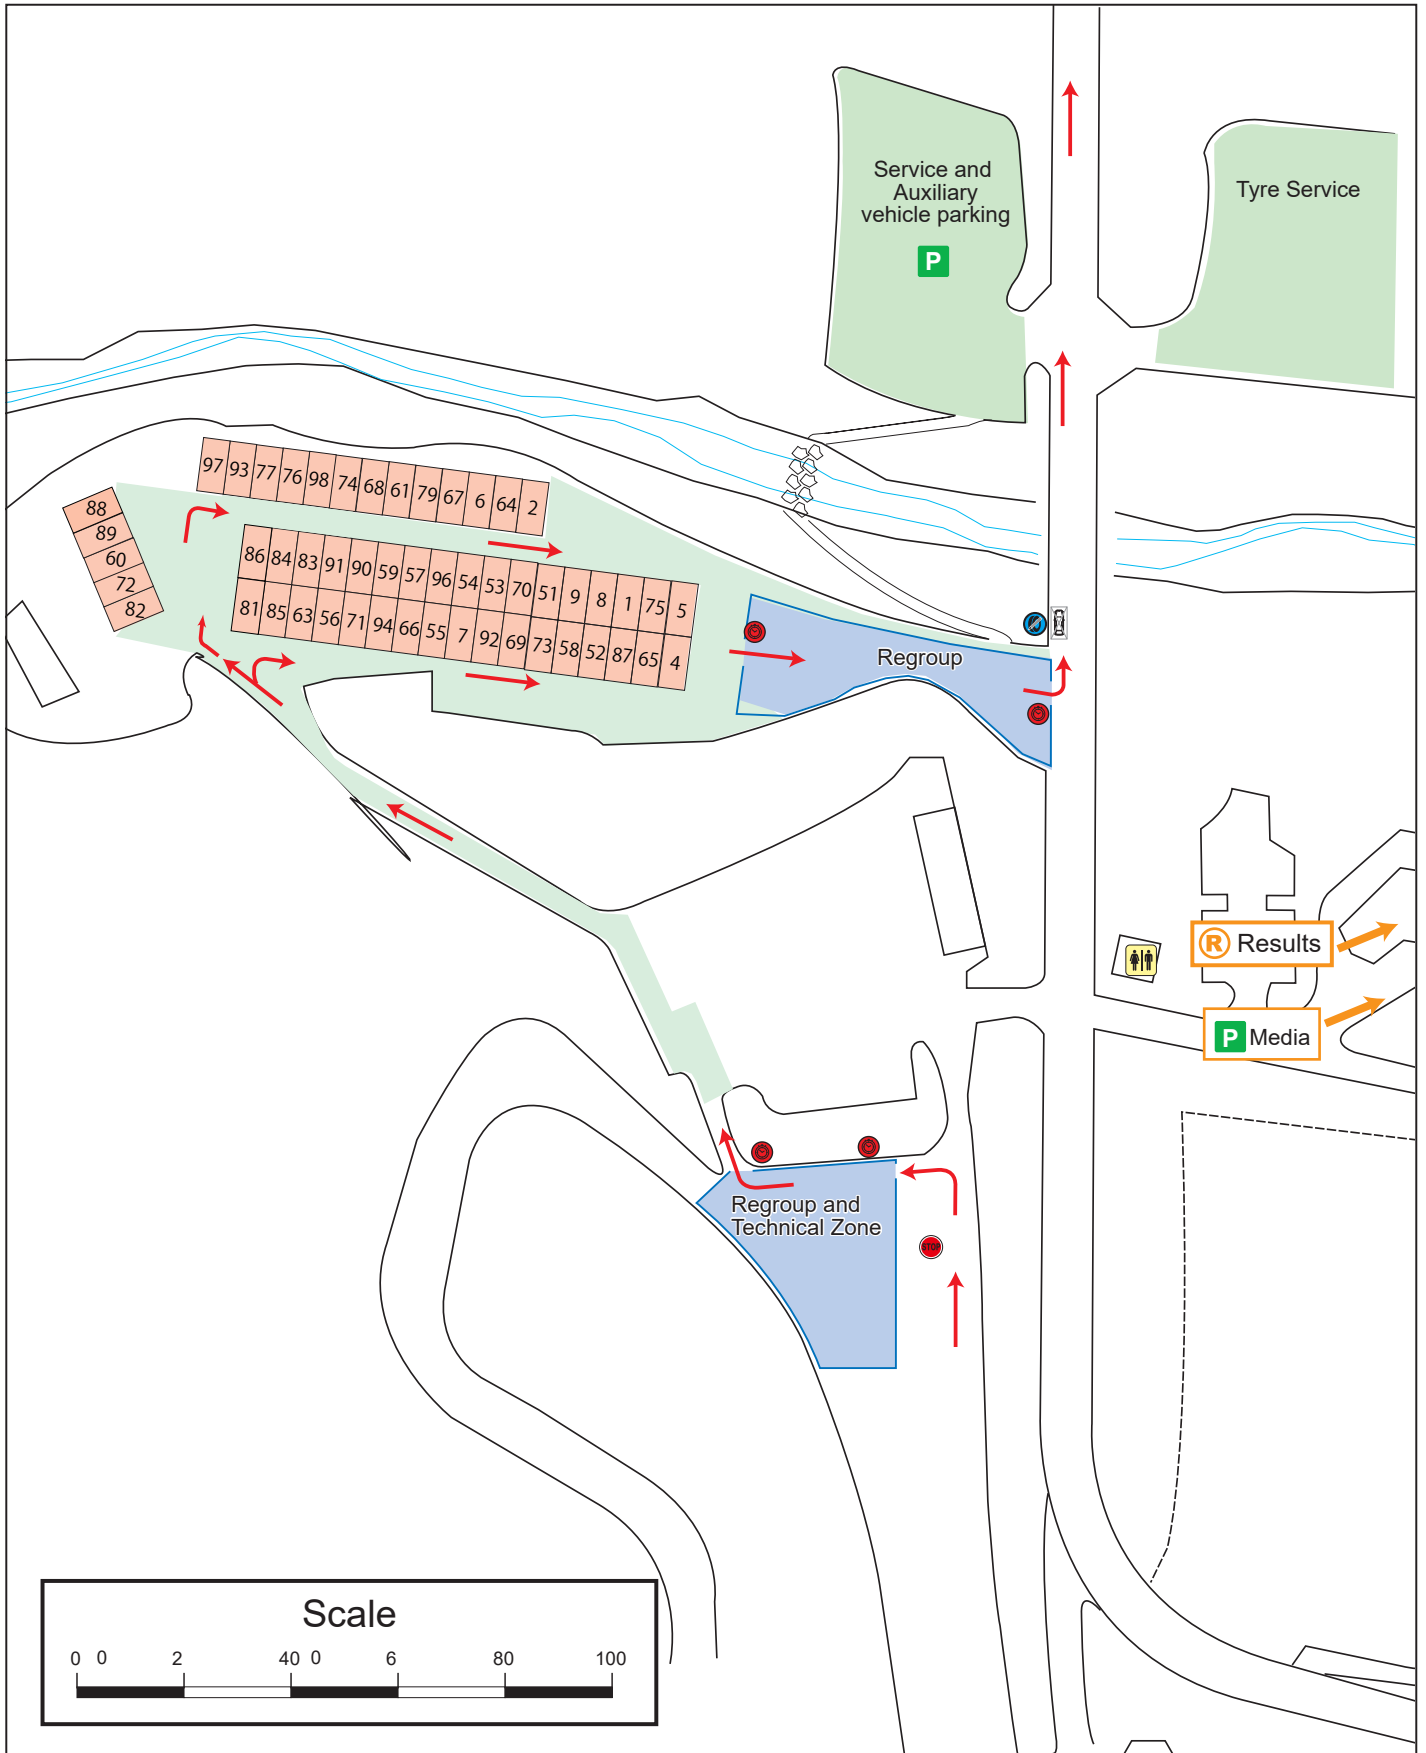

Provisional Rikubetsu Service Paddock

31 Aug. 2021

- Service Area
- Time Control
- Tyre Marking
- Results
- Rally Vehicle Routes
- Parking
- Toilets