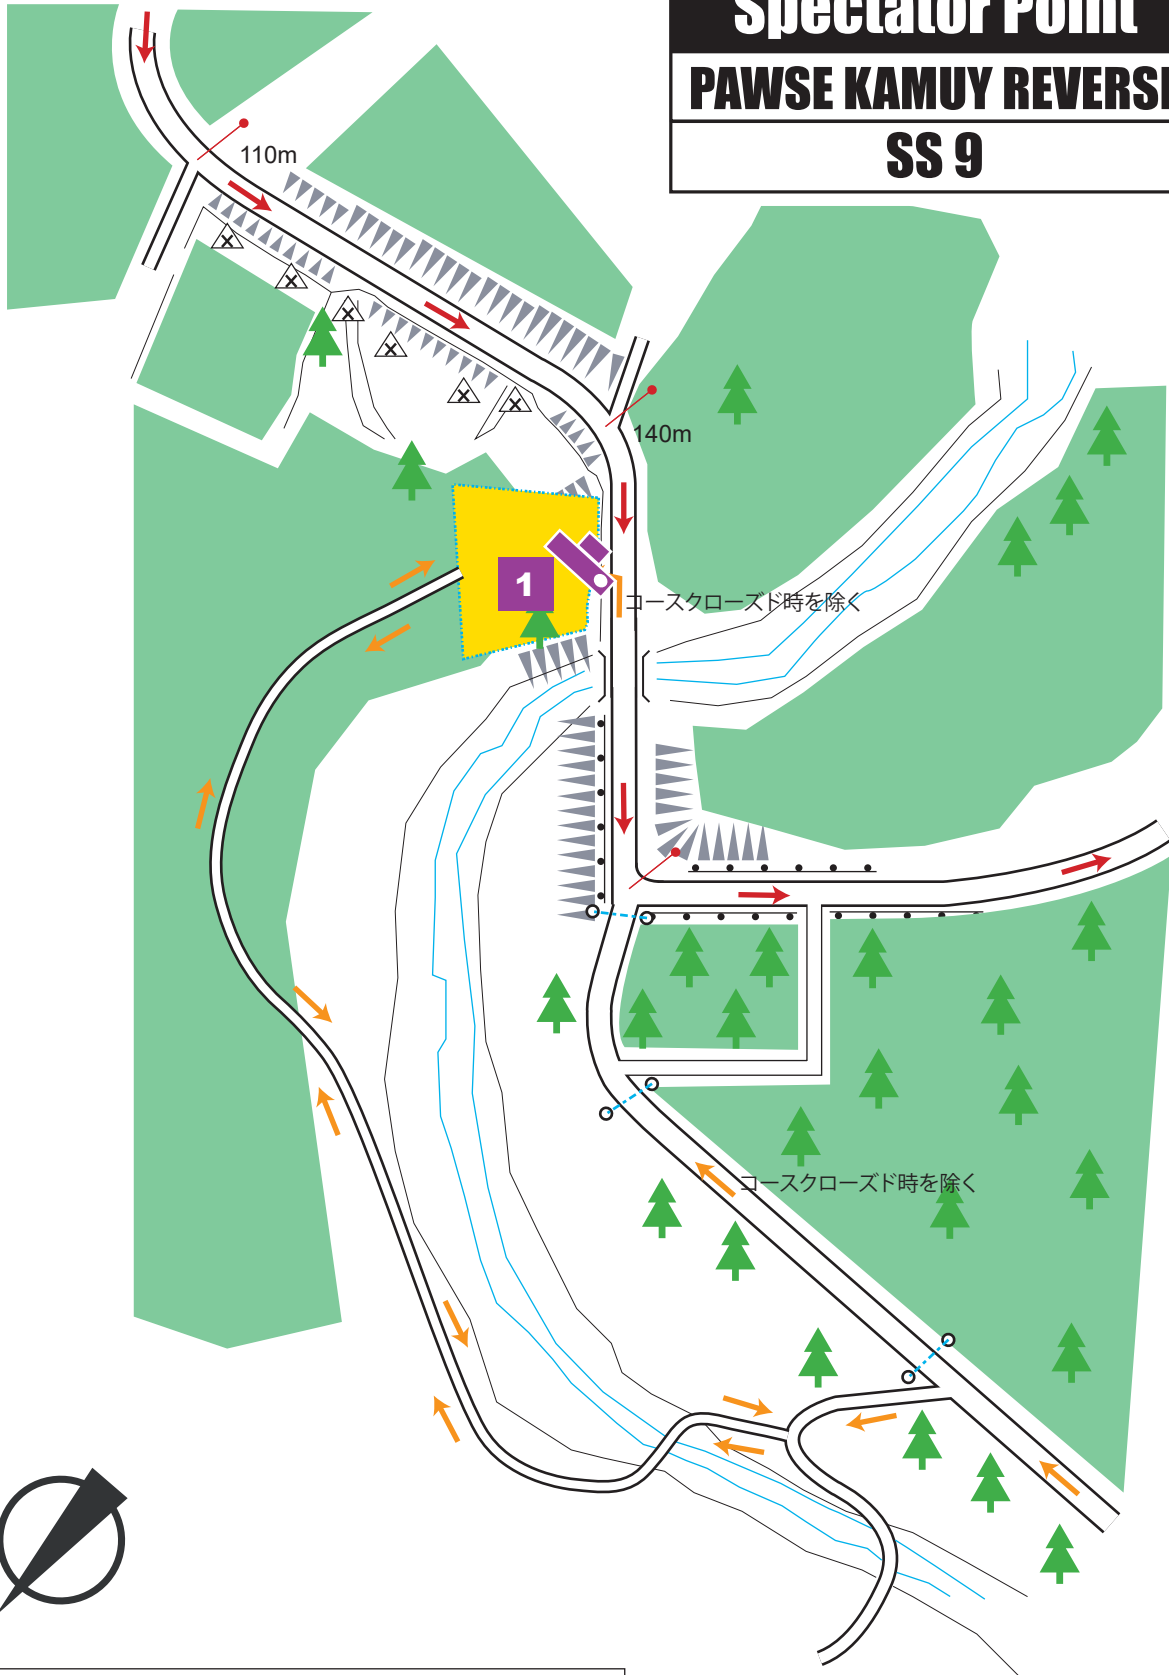

**Spectator Point**  
**PAWSE KAMUY REVERSE**  
**SS 9**

- |                         |                |
|-------------------------|----------------|
| Spectator Direction     | Spectator Area |
| Rally Vehicle Direction | Toilet         |
| Tape                    | First Aids     |
| Fence                   | No Go Area     |