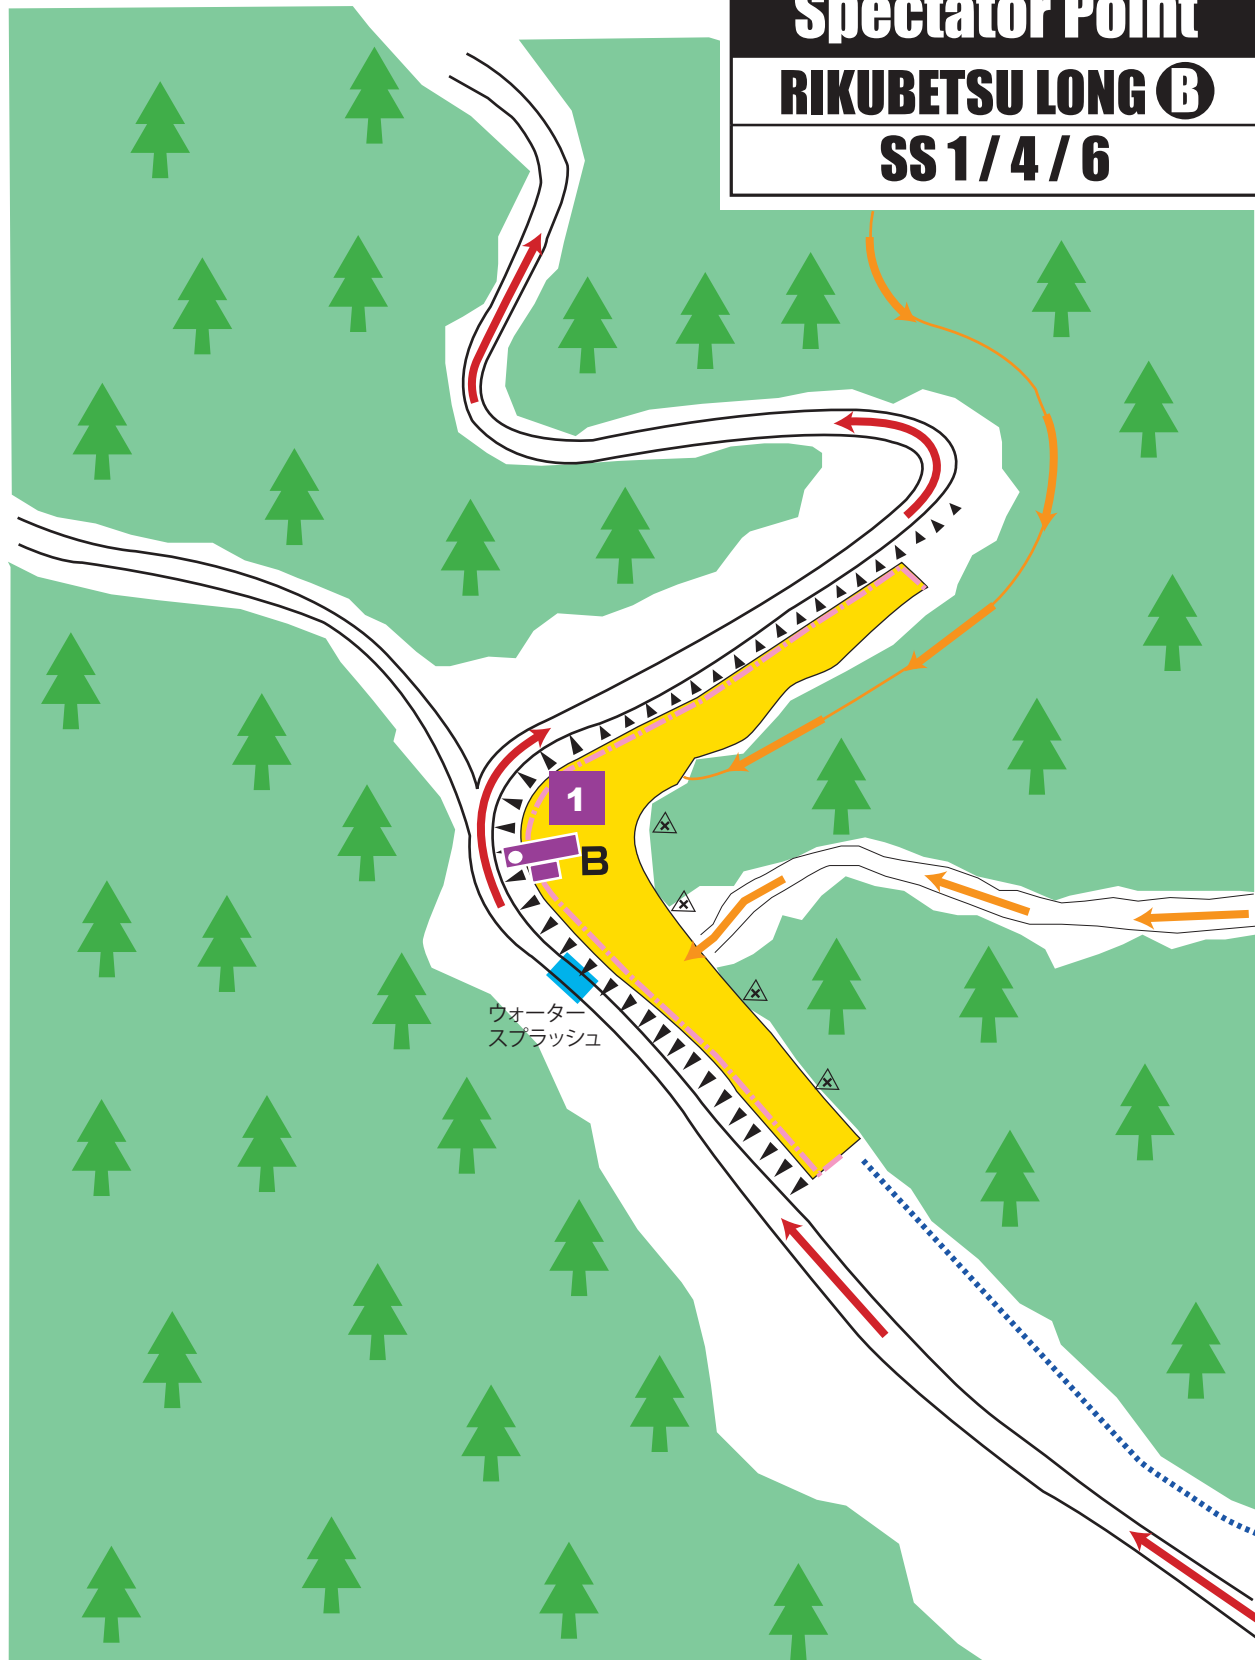

Spectator Point

RIKUBETSU LONG (B)

SS 1/4/6

- Spectator Direction
- Rally Vehicle Direction
- ⋯ Tape
- - - Fence

- Spectator Area
- Ⓣ Toilet
- + First Aids
- ⚠ No Go Area