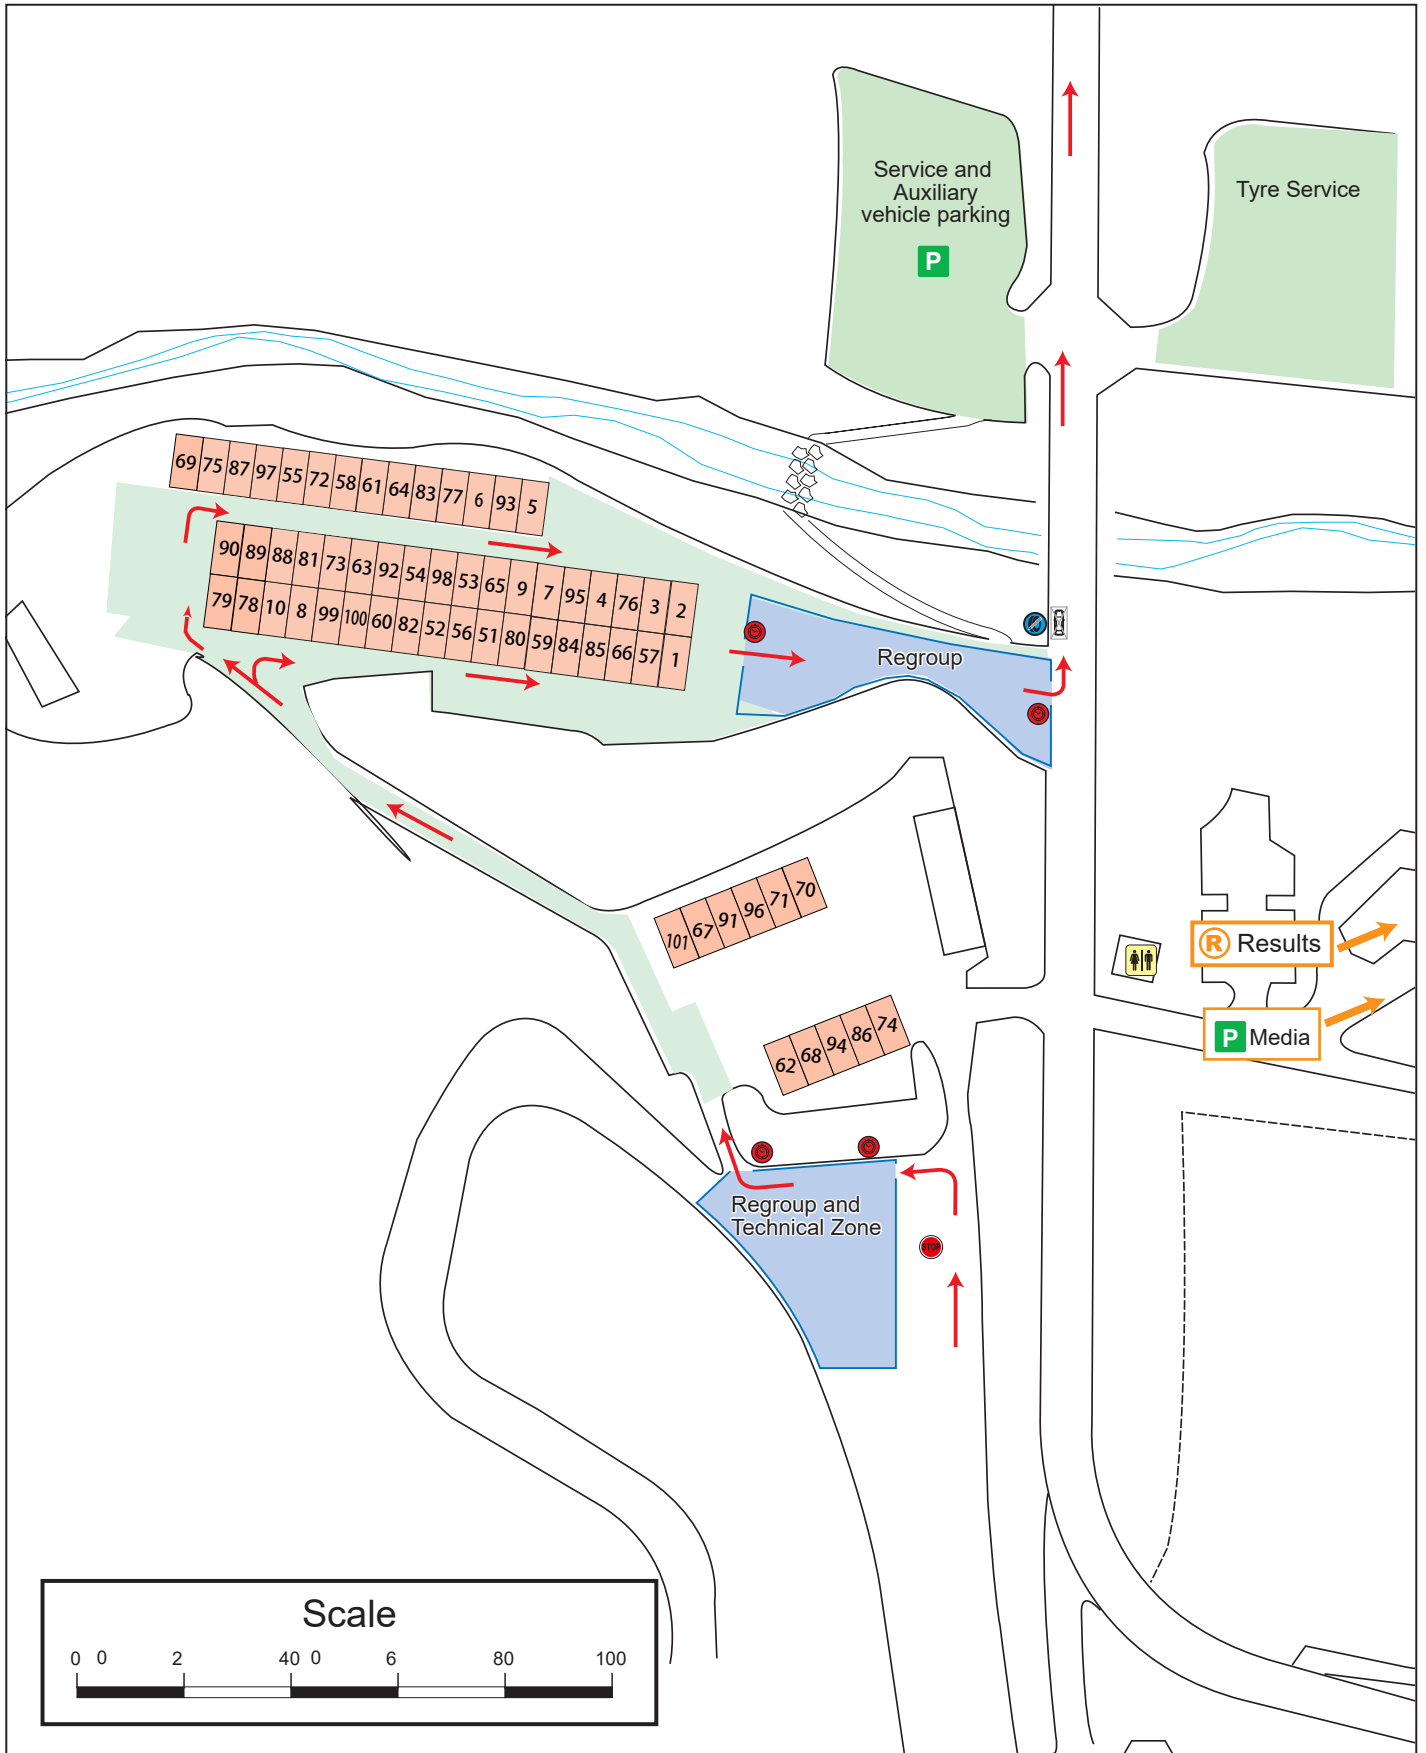

Provisional Rikubetsu Service Paddock

28 Sep. 2022

- Service Area
- Time Control
- Tyre Marking
- R Results
- Parking
- Toilets
- Rally Vehicle Routes