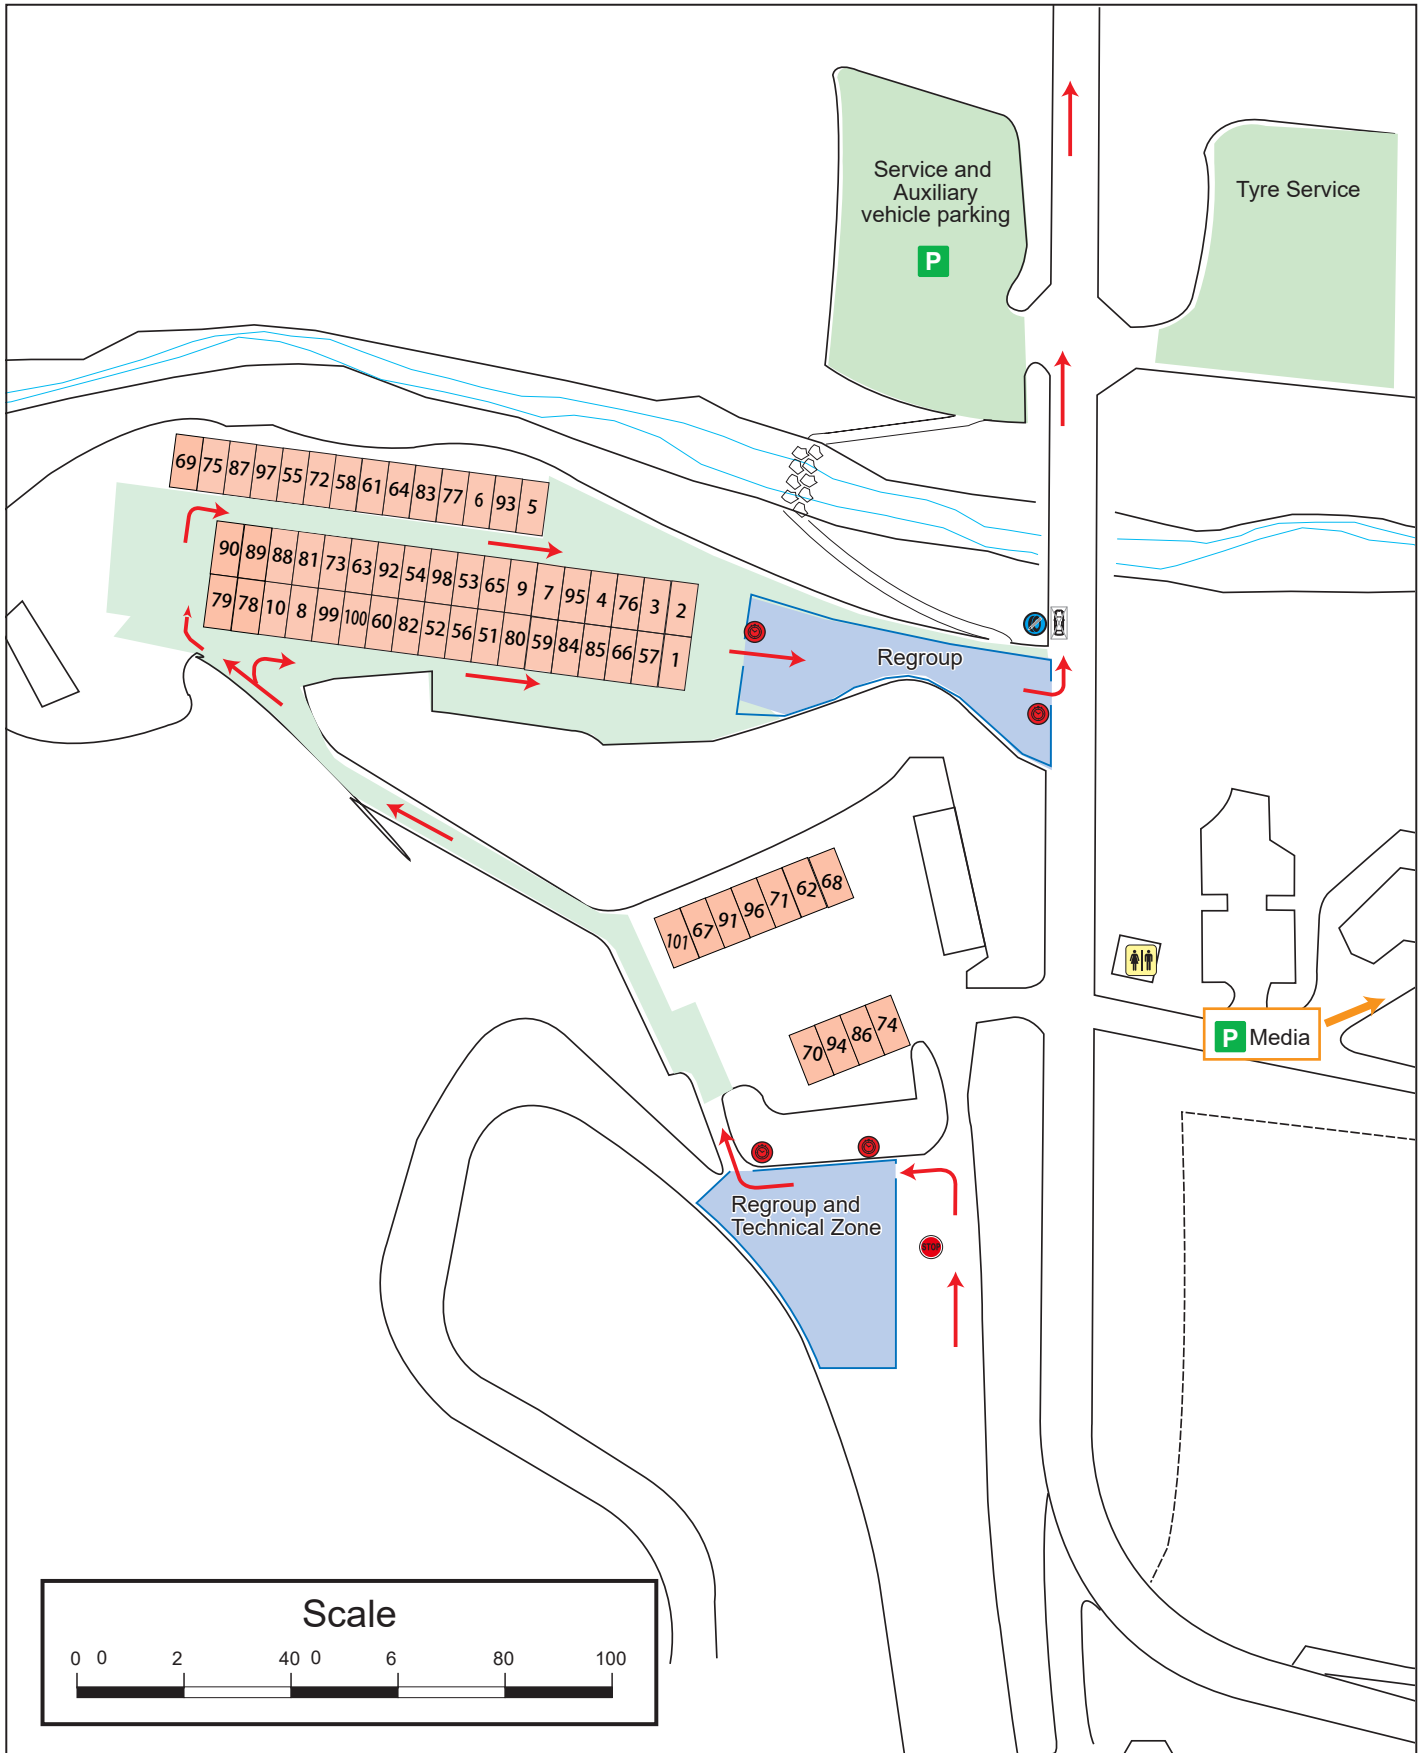

Provisional Rikubetsu Service Paddock ver.2

6 Sep. 2022

- Service Area
- Time Control
- Tyre Marking
- R Results
- Rally Vehicle Routes
- P Parking
- ♿ Toilets