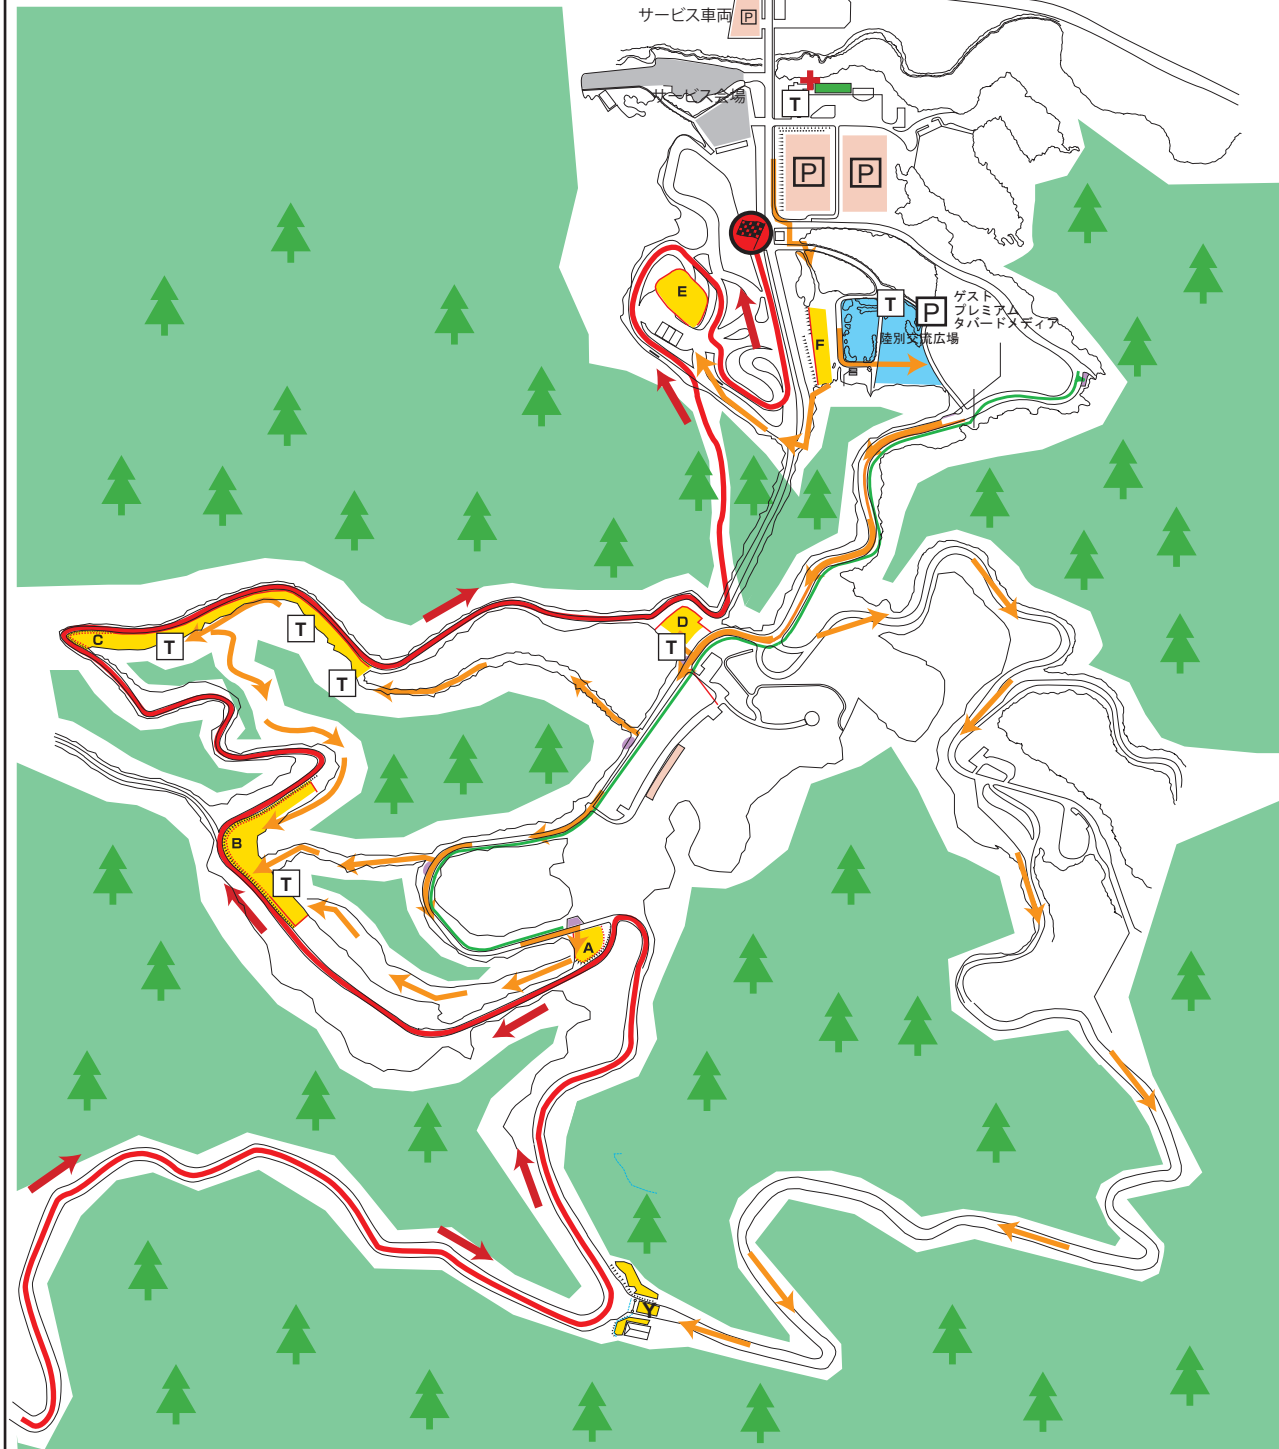

Rally Hokkaido 2023

Spectator Point

RIKUBETSU LONG

SS 1/4/7

- | | |
|-------------------------|----------------|
| Spectator Direction | Spectator Area |
| Rally Vehicle Direction | Toilet |
| Tape | First Aids |
| Fence | No Go Area |